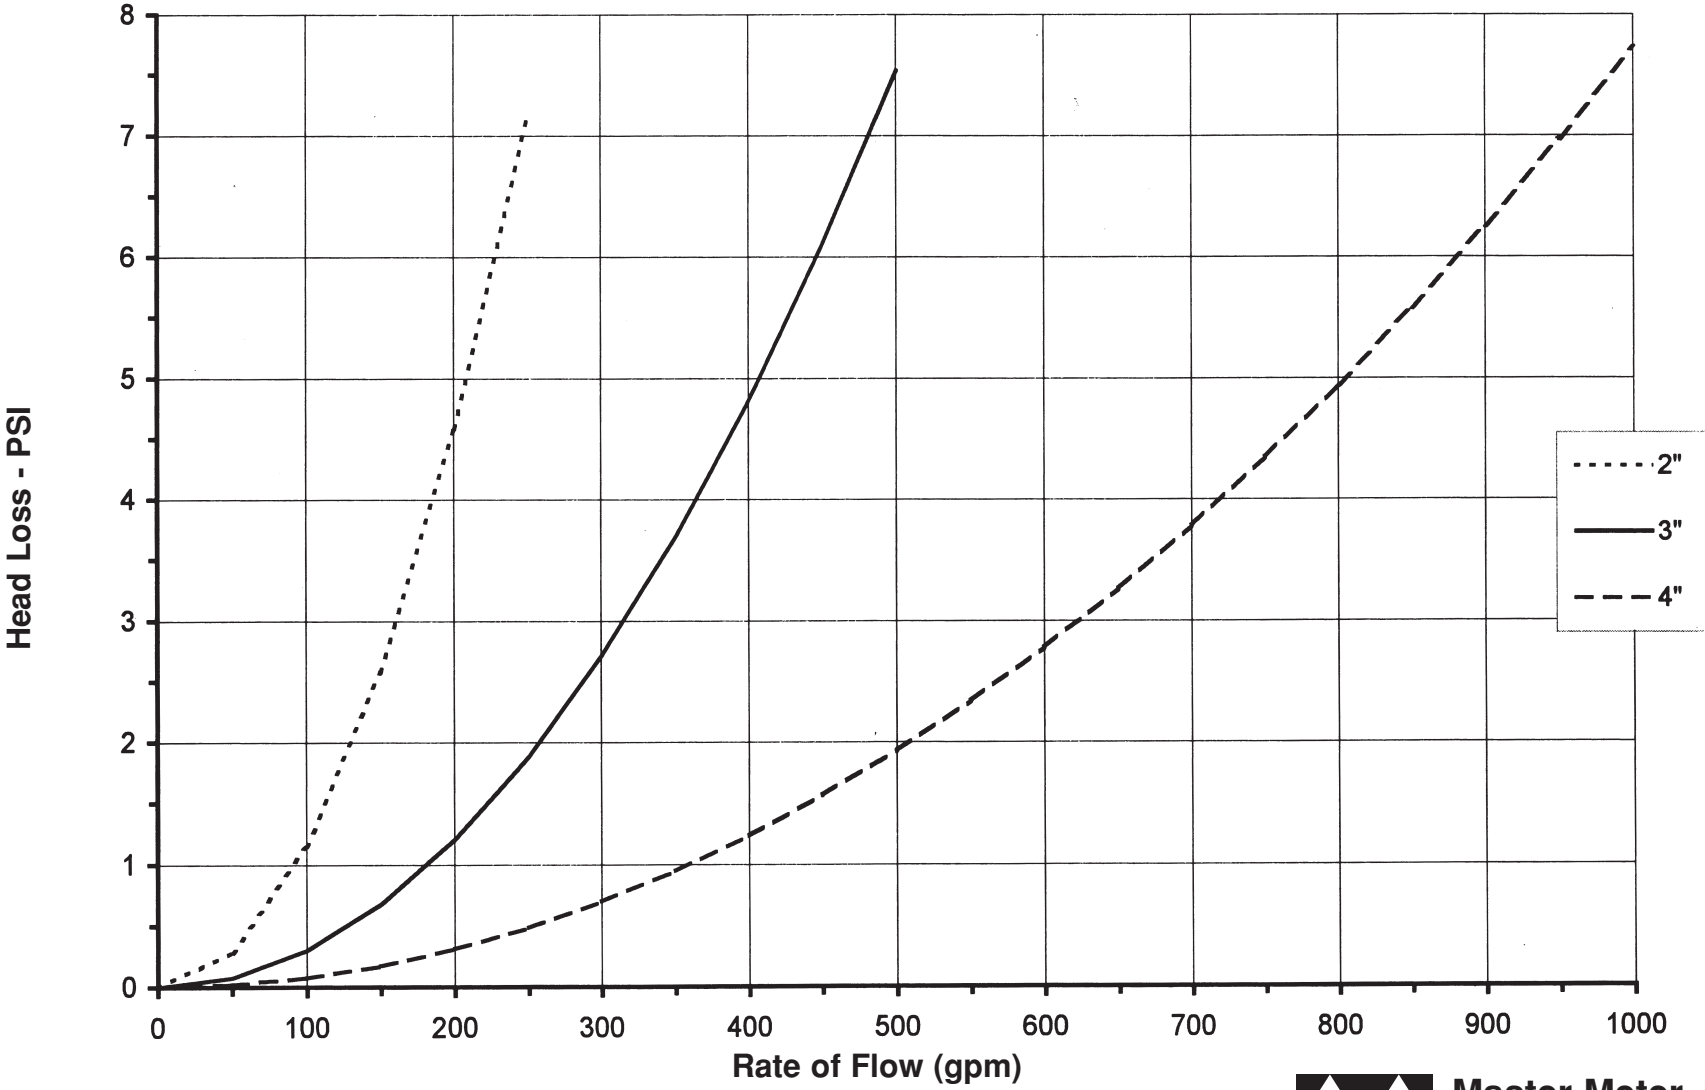

Head Loss: MMT-S Turbine Meter/Strainer Assemblies Performance Curves

Master Meter, Inc.
100 E. 15th Street, Suite 350
Fort Worth, TX 76102
800-765-6518
Web: www.mastermeterinc.com